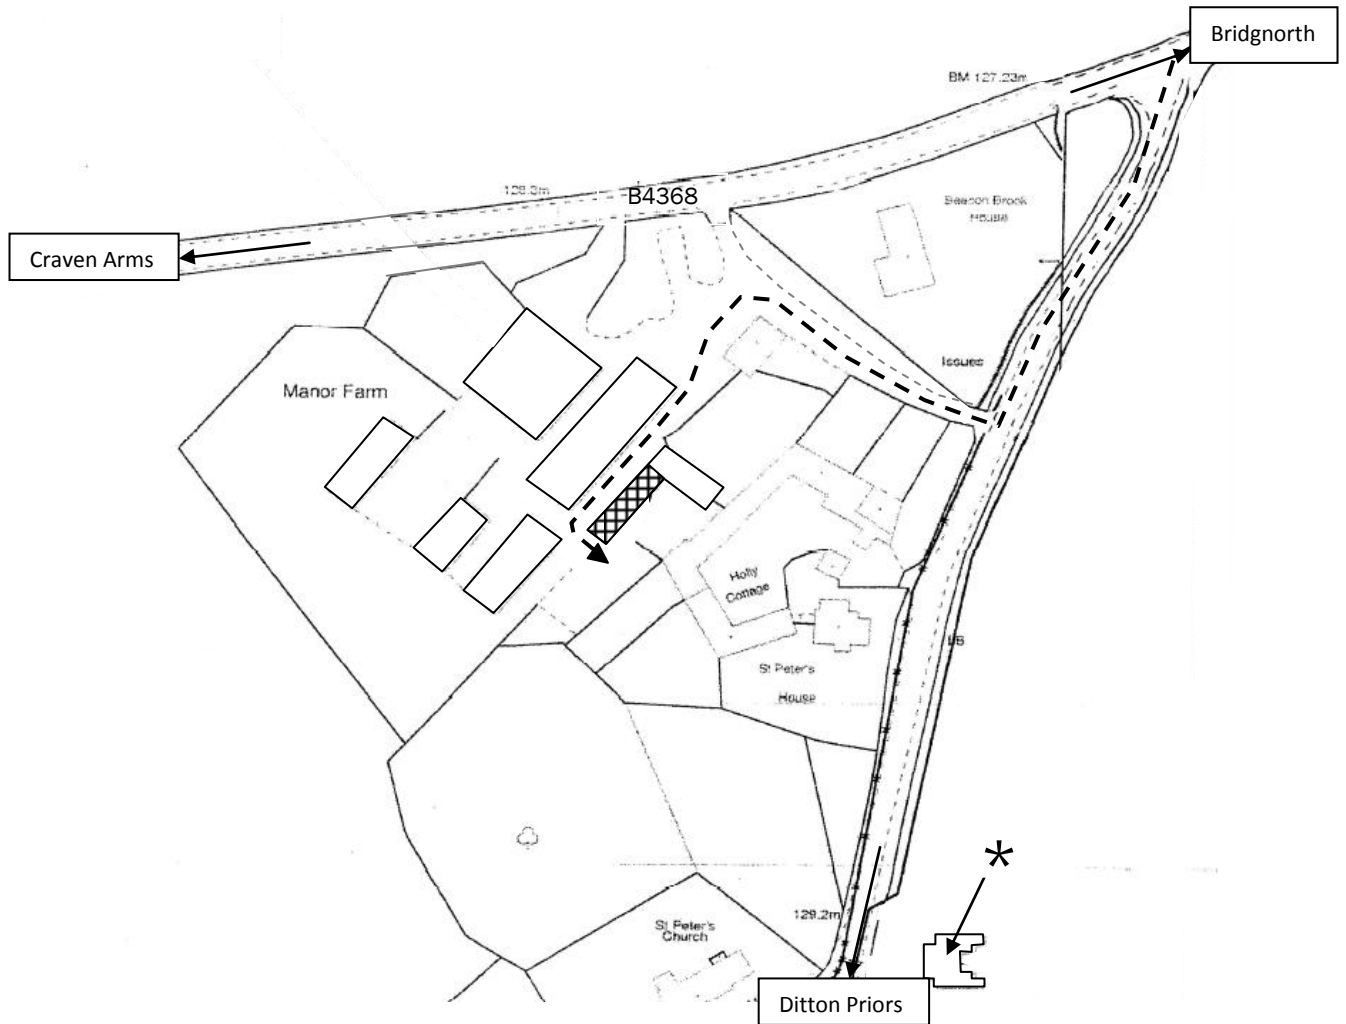

Directions

Manor Farm, Monkhopton, Bridgnorth, Shropshire, WV16 6SB

From Bridgnorth follow the A458 towards Much Wenlock.

Turn left in Morville on the Craven Arms road (B4368).

Go through Aston Eyre and follow the road through Beacon Hill and on to Monkhopton.

Turn left off the B4368 onto the road signposted Upper Netchwood and Ditton Priors. Go over a narrow stone bridge and follow the road (if you reach the Church you have gone too far) taking the first right soon after the bridge onto a stone track (next to a sign saying 'Beacon Brook House').

Follow the track around. This will bring you to our office and car park as shown on the above map.

If you encounter any problems please ring the office on 01746 714089.

* Please note that this is the property to which the post code will take you (if using SatNav, Google Maps etc). If you follow this then you will need to turn around, head back along the road for c.200m and turn left onto a stone track (next to a sign saying 'Beacon Brook House'). Follow the track around to the back of the buildings.